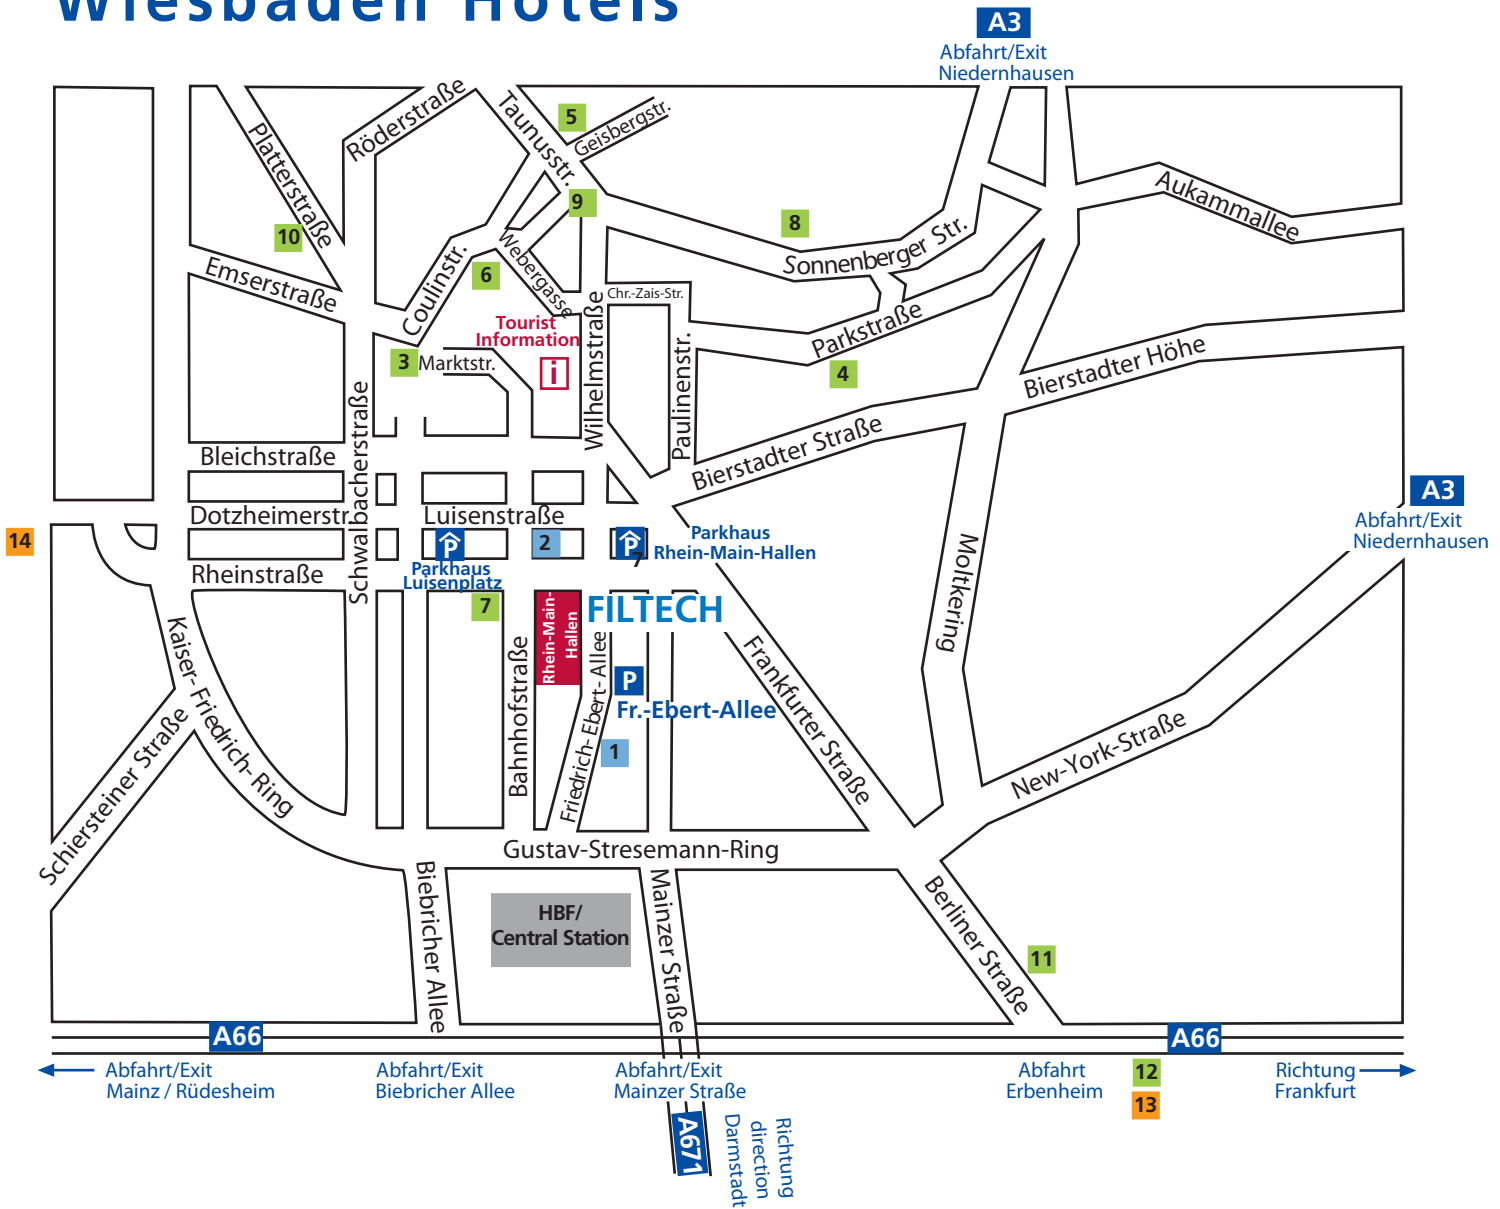

Wiesbaden Hotels

Price Category 1

- 1 Dorint Pallas Wiesbaden
- 2 Crowne Plaza Wiesbaden

FILTECH VENUE

Rhein-Main-Hallen
Rheinstr. 20
65185 Wiesbaden
www.rhein-main-hallen.de

PARKMÖGLICHKEITEN:

Parkhaus Rhein-Main-Hallen 1060 Plätze
Parkhaus Luisenplatz 320 Plätze

Price Category 2

- 3 Achat Hotel City-Wiesbaden
- 4 Hotel Klee am Park
- 5 Hotel Am Kochbrunnen
- 6 Hotel Bären
- 7 Best Western Hotel Hansa
- 8 City Partner Hotel Fürstenhof
- 9 Hotel Ibis Wiesbaden City
- 10 Hotel Oranien
- 11 Pentahotel Wiesbaden
- 12 Ramada Hotel Wi-Nordenstadt

PARKING:

Park garage Parkhaus Rhein-Main-Hallen 1060 spaces
Park garage Parkhaus Luisenplatz 320 spaces

Price Category 3

- 13 EuroHotel
- 14 Rheineck

Wiesbaden Tourist Service
Marktplatz 1
65183 Wiesbaden
Telefon +49 (0) 611 17 29 777
Telefax +49 (0) 611 17 29 799
E-Mail: hotel@wiesbaden-marketing.de
www.wiesbaden.de